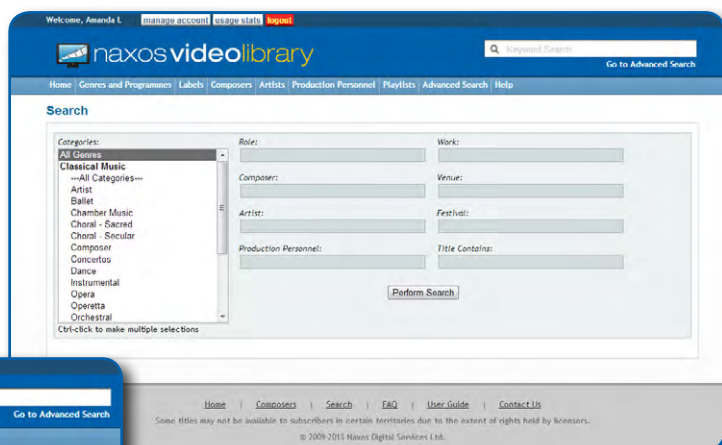

Simple User Manual

Click on **Genre and Programmes / Labels / Composers / Artists / Production Personnel** will give you a list of videos in the relevant categories.

## How to Play Video

Click on any title to bring up that video.

Click ► will automatically play from the beginning. The below is the standard screen mode. You can also choose 2/3 or full screen mode. Simple press ESC to exit 2/3 or full screen mode.

## Keyword Search and Advance Search

**Keyword Search:** To enter a query, type in a few descriptive words and click the Search button for a list of relevant web pages.

**Advanced Search:** You can enter as many or as few fields as you wish.