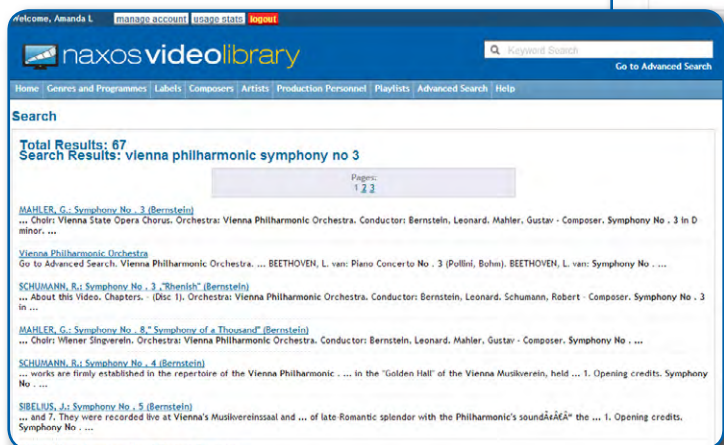

Simple User Manual

Click on **Genre and Programmes / Labels / Composers / Artists / Production Personnel** will give you a list of videos in the relevant categories.

## How to Play Video

Click on any title to bring up that video.

Click ► will automatically play from the beginning. The below is the standard screen mode. You can also choose 2/3 or full screen mode. Simple press ESC to exit 2/3 or full screen mode.

## Keyword Search and Advance Search

**Keyword Search:** To enter a query, type in a few descriptive words and click the Search button for a list of relevant web pages.

**Advanced Search:** You can enter as many or as few fields as you wish.

**Playlist** is a feature that enables users to put together selected list of works for future viewing. Please note that only logging on with administrator or professor username is allowed to create / edit / delete playlist(s). Member login or access via URL is not allowed to create playlist, but can view them.