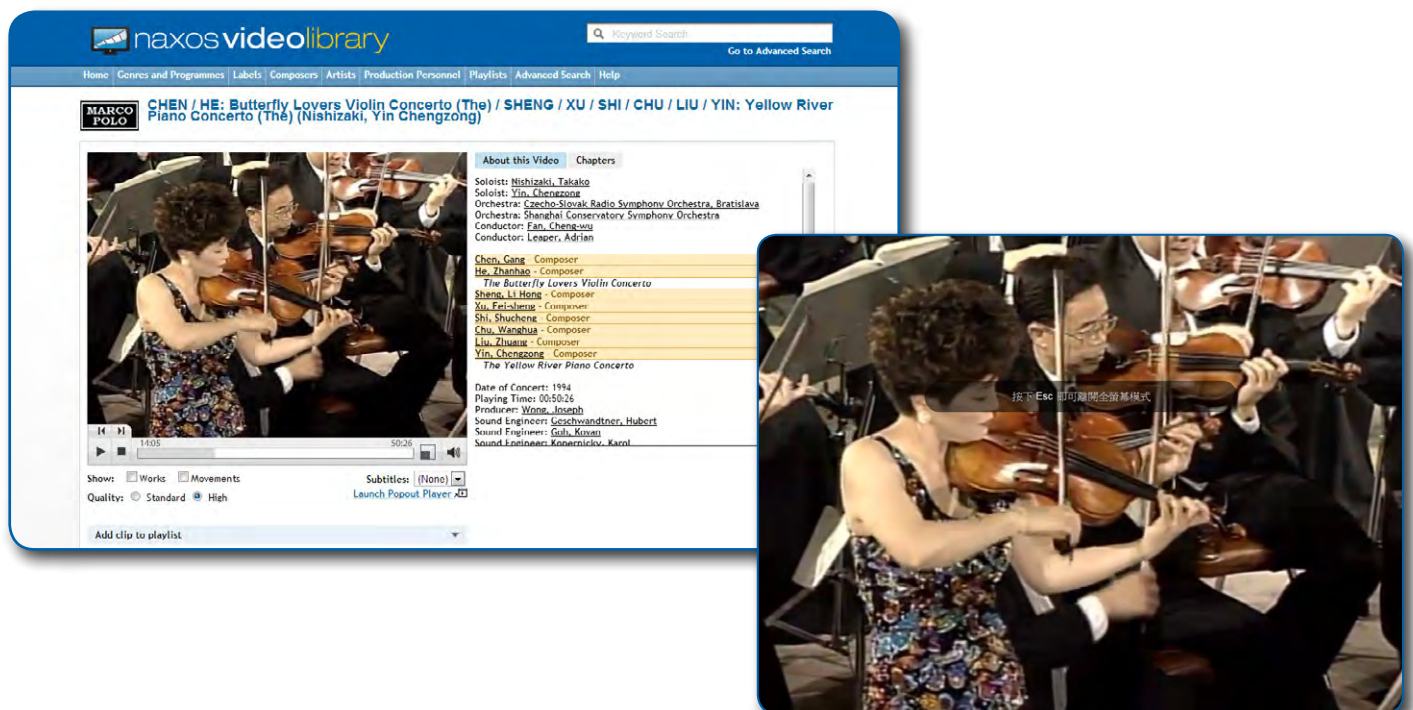

Simple User Manual

Click on **Genre and Programmes / Labels / Composers / Artists / Production Personnel** will give you a list of videos in the relevant categories.

## How to Play Video

Click on any title to bring up that video.

Click ► will automatically play from the beginning. The below is the standard screen mode. You can also choose 2/3 or full screen mode. Simple press ESC to exit 2/3 or full screen mode.