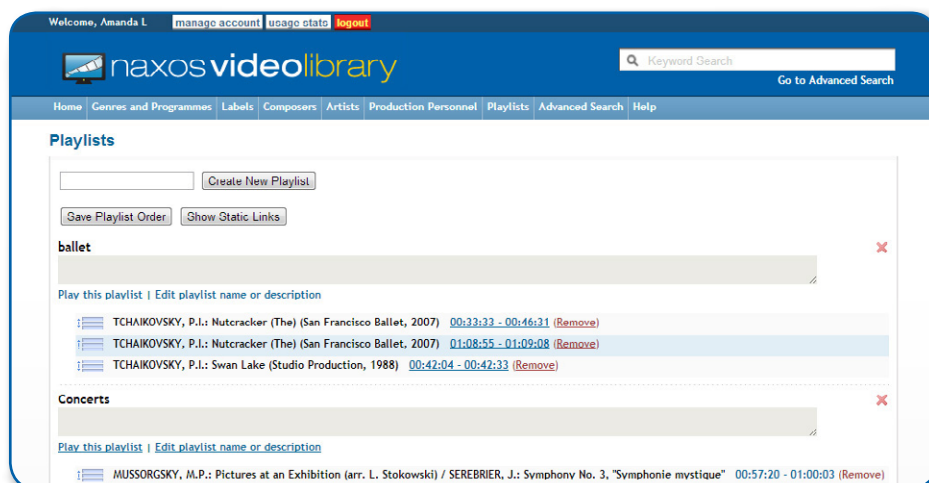

How to add clips to playlist:

When you begin playing a video, the “**Start**” and “**Stop**” time codes are set automatically to the beginning and end of the video.

As the video is playing, click the “**Start**” button to set the starting time for the clip you wish to create. Similarly, click the “**Stop**” button to mark the end of the clip.

When you are satisfied with the beginning and end times of the clip, choose from the “**Select playlist**” drop-down menu and then click the “**Add to playlist**” button. Your clip will then be accessible via the “**Playlists**” link in the navigation menu at the top of the site.